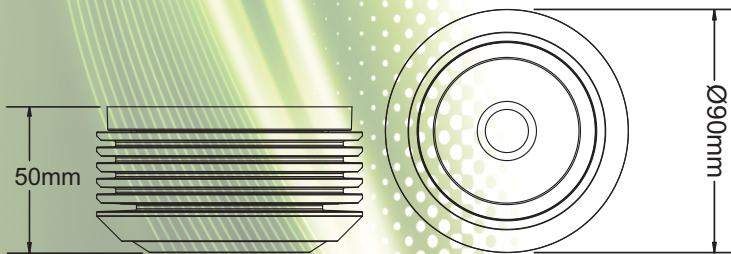

LED LITE™

Energy Saving LED

AC Direct LED LoPro9 Light

Decorative surface mounting LED downlight luminaire comprising of aluminium housing with transparent lens & AC direct LED chip. Ideal for domestic or commercial dwellings with concrete or solid ceilings.

Dimensions:

Key specifications:

- Voltage Range: 220-240V/AC
- Frequency: 50/60Hz
- LED Type: COB LED
- Housing: Aluminium Alloy & PC Lens
- Body finish: Silver & White
- Rated Load: 9W
- Lumen Output: 765± lumens
- Beam Angle: 120°
- Colour: Warm White, Cool White, Daylight
- Power Factor > 0.90
- CRI > 80
- IP Rating: IP44
- Dimmable
- Long Life - 3 year guarantee